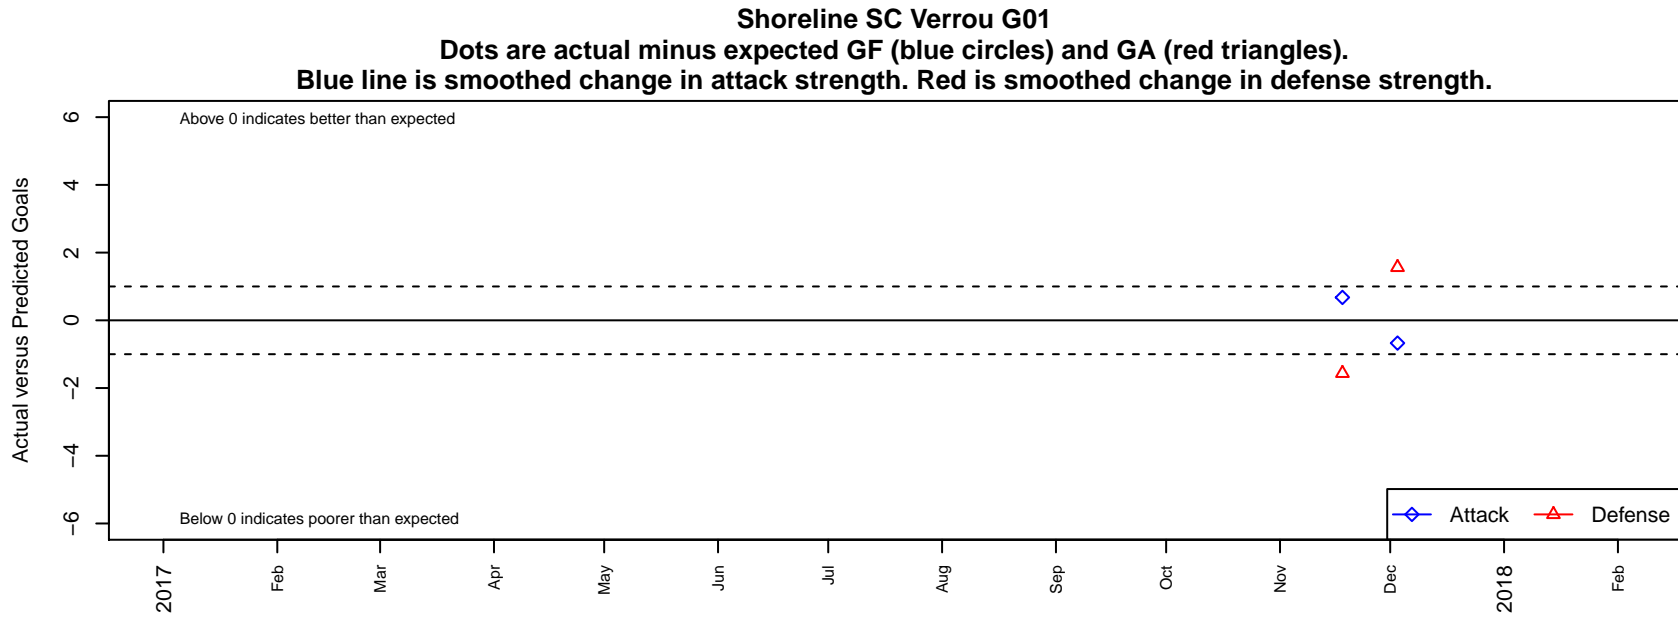

# Shoreline SC Verrou G01

Shoreline, WA  
G01 total strength=1449  
attack=24.41 defense=3.68  
fall league = PSPL WSPL U17

alt names used:

Venues played:  
2017 PSPL WSPL U17

<b>date</b>	<b>home</b>		<b>away</b>		<b>venue</b>	<b>pred.home</b>	<b>pred.away</b>
2017-12-03	RSA Elite G01	1	Shoreline SC Verrou G01	2	2017 PSPL WSPL U17	2.56	2.67
2017-11-18	TC United Navy G01	4	Shoreline SC Verrou G01	6	2017 PSPL WSPL U17	2.44	5.32